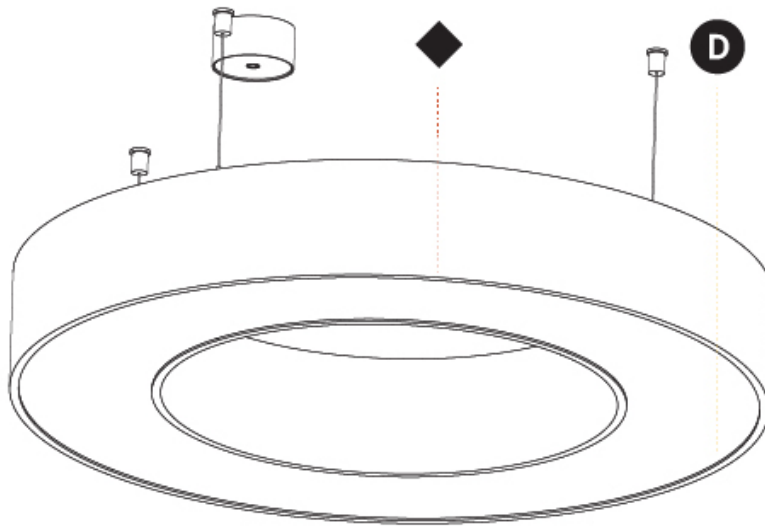

A30201-

PROJECT	_____
TYPE	_____
SPECIFIER	_____
QUANTITY	_____
DATE	_____