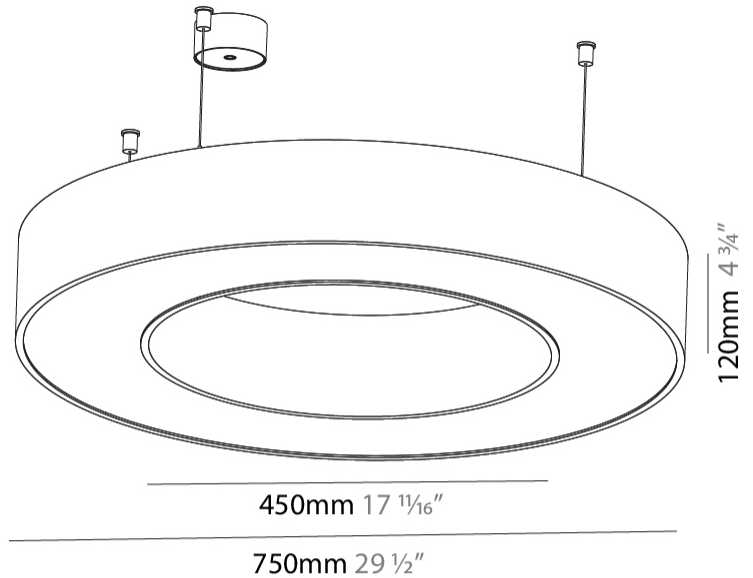

GENERAL

Series: Glorious
Subseries: Glorious
Brand: Prolight
Division: Architectural
Mounting Type: Suspension
Mounting Location: Ceiling
Subcategory: Ambient

PHYSICAL

Shape: Round
Diameter (mm): 750
Diameter (in): 29 1/2
Height (mm): 120
Height (in): 4 3/4
Max. Overall Height (mm): 2120
Max. Overall Height (in): 83 7/16
Light Distribution: Direct
Weight (kg): 7.062
Weight (lbs): 15.56
Diffuser: [PMMA - Opal or Micro-Prism](#)
Fixture Finish: [SSR / BKV / CWI / CRY / HAB / LAG / UFT / ITA / RUA / RUR / MIC / FTG / MYG / TWT / LOD / PUS / FRO / FUP / KIA / POP / BLS / SPG / MEY / GOH / GUM / CHC / COM / ABZ / JAG / OBR / MOS / ROR](#)
Fixture Material: Aluminum

ELECTRICAL

Lamp Type: LED (Zhaga Standard)
Input Wattage (W): 30
Total Output Wattage (W): 24 / 19.2 (3500K)
Dimming: [Non-Dimming / Phase Dimming (120Vac only) / 0-10V Dimming](#)
Driver Included: Yes
Driver Location: Integrated
Driver Type: Constant Current
Driver Class: Class 2
Input Voltage (V): 120 - 277
Constant Current (MA): 350 / 600 (3500K)

LED

Color Temperature (°K): [3000 / 3500 / 4000](#)
Max. Delivered Lumen (lm): 2770 / 2862 / 2920
CRI: >80 CRI
Efficiency (%): 65
Lamp Life (hrs): 50000

OPTICAL

RATINGS AND CERTIFICATIONS

Certified By: Certified for North American Standards
IP rating: IP20